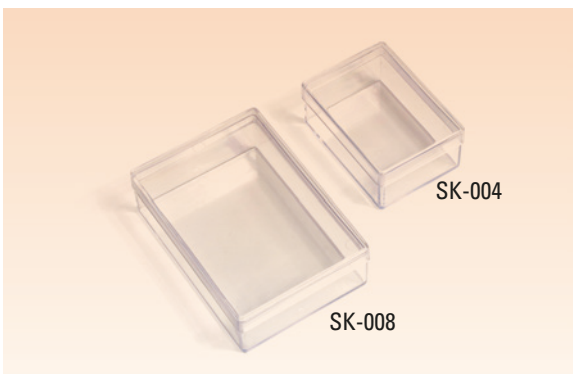

HH-019	USB ENCLOSURE 71 x 23 x 8,7 mm	OTHER ENCLOSURES
MATERIAL	ABS	
COLOR	LIGHT GRAY	

OP-010	PHOTOCELL SENSOR 56 x 60 x 66 mm	OTHER ENCLOSURES
MATERIAL		
BODY	LIGHT GRAY / DARK GRAY / BLACK	
COVER	PS	
PACKAGING	20 PCS/BOX	

PE-100	33 x 45 x 50 mm	POTTING ENCLOSURES
PE-100-A	OPEN BOTTOM	
PE-100-B	OPEN TOP	
MATERIAL	ABS-FR	
COLOR	BLACK	
PACKAGING	50 PCS/BOX	

SK-004	71 x 51 x 31 mm	TRANSPARENT STORAGE ENCLOSURES
SK-008	101 x 71 x 31 mm	
SK-010	120 x 80 x 36 mm	
MATERIAL	SAN	
PACKAGING	50 PCS/BOX	

DM-034	82 x 80 x 50 mm	WALL MOUNT ENCLOSURES
MATERIAL	ABS-PVC	
COLOR	WHITE	
PACKAGING	20 PCS/BOX	